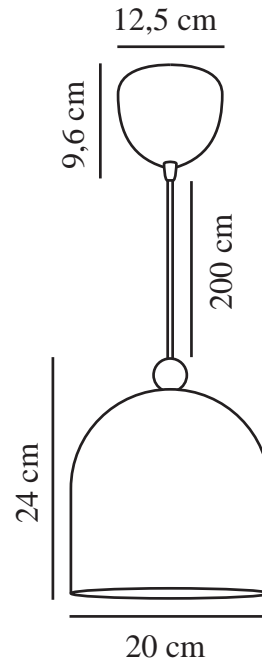

GASTON | PENDANT | DUSTY ROSE

2412653057

nordlux®

Voltage (V): 220-240 Volt
IP degree: IP20
Maximum bulb wattage (W): 40
Class (Class 1, Class 2, Class 3):
Class 2 (Double isolated)
Socket type: E27
Parallel connection: False

Primary material: Metal
Secondary material: Wood
Colour of the cable: White
Length of the cable (cm): 200
Surface material of the cable:
Plastic
Is the cable replaceable: False
Colour: Dusty rose

Height (cm): 24
Width (cm): 20
Shade Diameter (cm): 20
Lenght (cm): 20

EAN: 5704924018725
TUN: 2378733
Item Number: 2412653057
Pcs Per Master Carton: 3

Sales Box Height (cm): 23.5
Sales Box Width(cm): 24.5
Sales Box Depth (cm): 24.5
Sales Box Volume m³ : 0.0141
Product net weight (kg): 0.862

• Nordic style • A simple shape with a wooden detail

Gaston is a streamlined pendant in cute, muted tones. Featuring a rounded shape with a small wooden detail on top, Gaston adds a beautiful touch to any nursery or children's room.